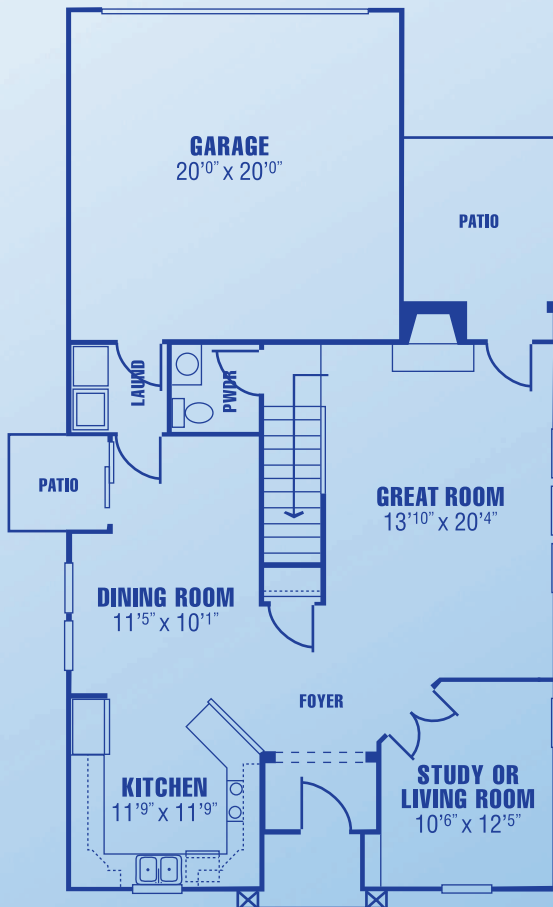

# DANIELLE

2,057 SQFT

[myBiltRitehome.com](http://myBiltRitehome.com)

Illustrations and plans are artist's renderings only. Please contact a BiltRite representative for current information. Dimensions, features, and specifications are subject to change without notice.

# DANIELLE

2,057 SQFT

## MAIN FLOOR