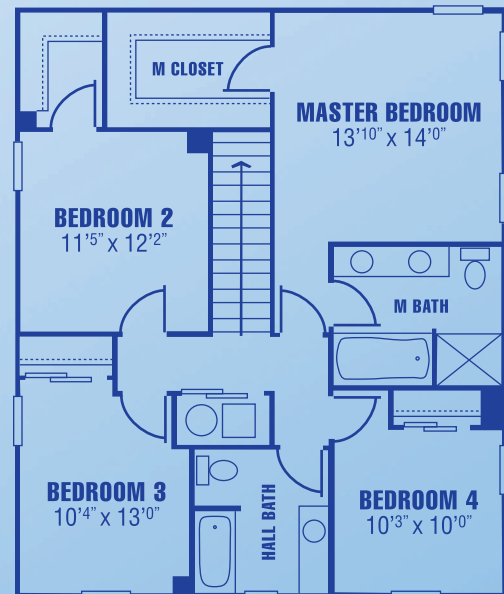

# DANIELLE

2,057 SQFT

[myBiltRitehome.com](http://myBiltRitehome.com)

Illustrations and plans are artist's renderings only. Please contact a BiltRite representative for current information. Dimensions, features, and specifications are subject to change without notice.

# DANIELLE

2,057 SQFT

## MAIN FLOOR